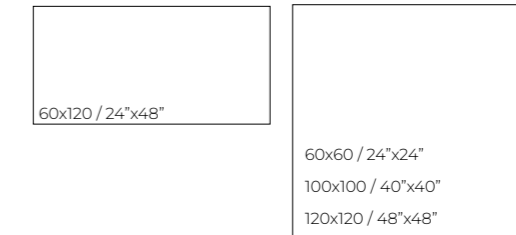

Pavimento coordinado / Coordinated floor tiles

Formatos / Sizes

Otros formatos / Other sizes

Eco White	Eco 2.0 NEW
33,3x100 / 13"x40"	100x100 / 40"x40"