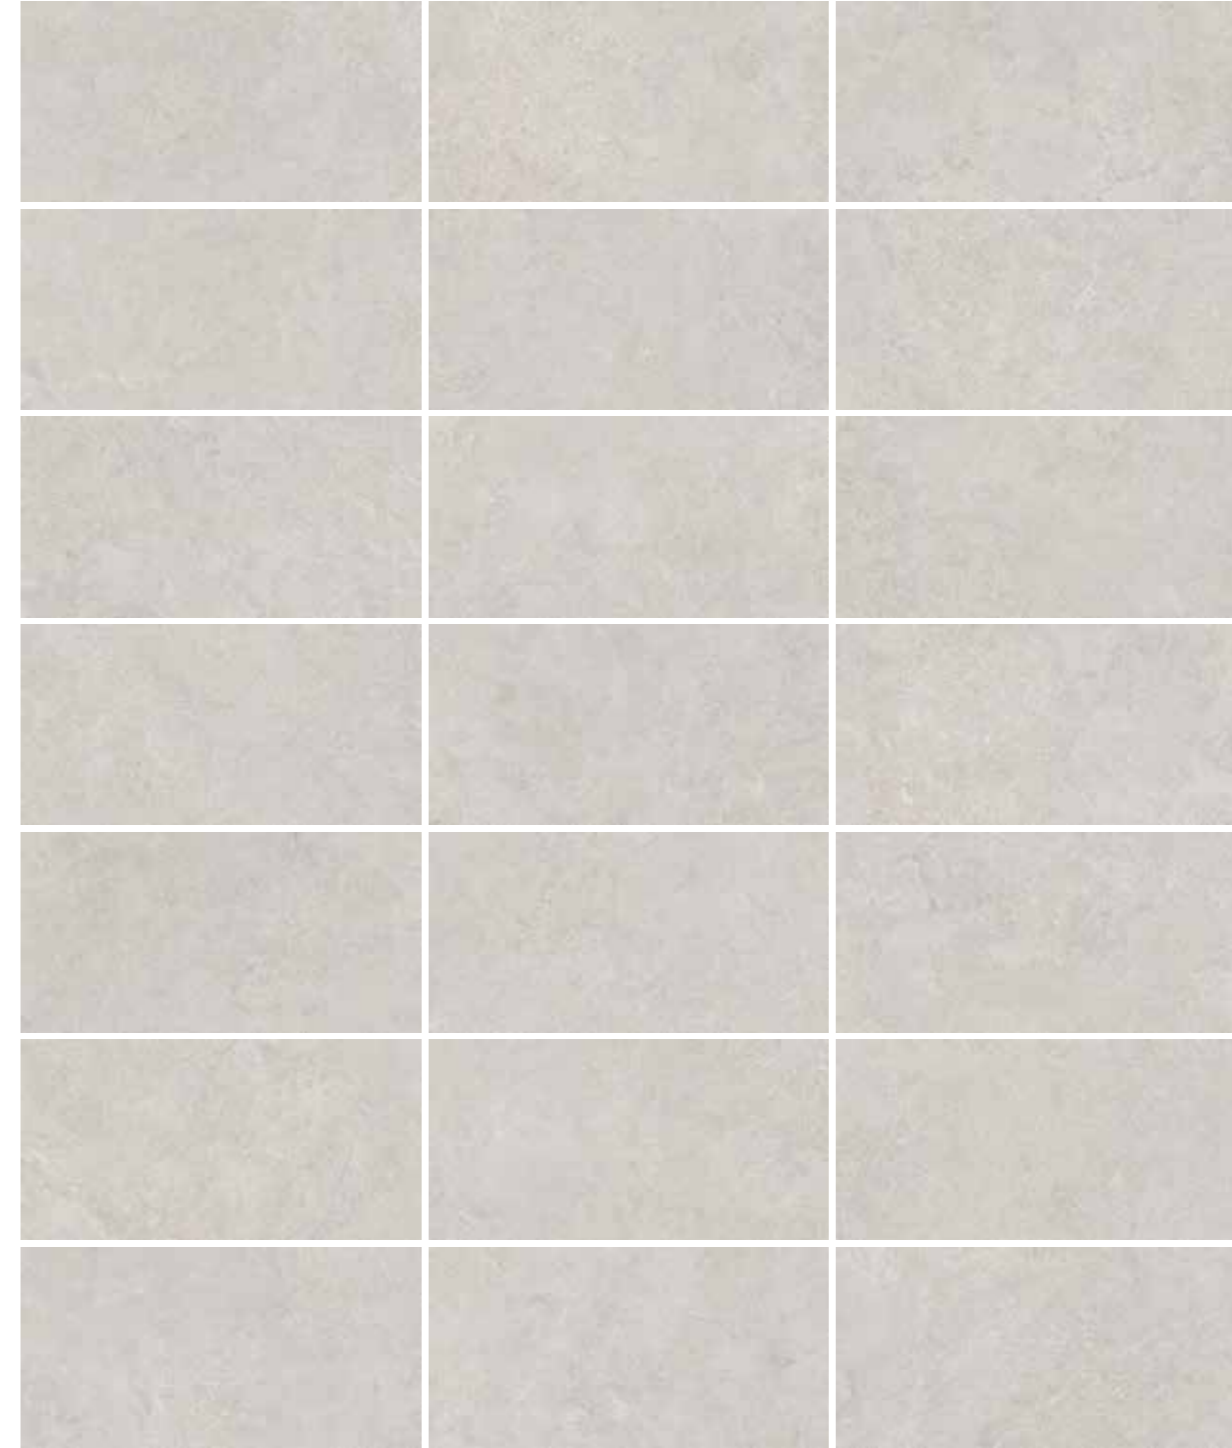

## Desarrollo Gráfico | Full Slab Image

ADZ Cross Southwell Bone 30x60

Desarrollo Gráfico | Full Slab Image

ADZ Cross Southwell White 30x60

Desarrollo Gráfico | Full Slab Image

ADZ Cross Southwell Pearl 30x60