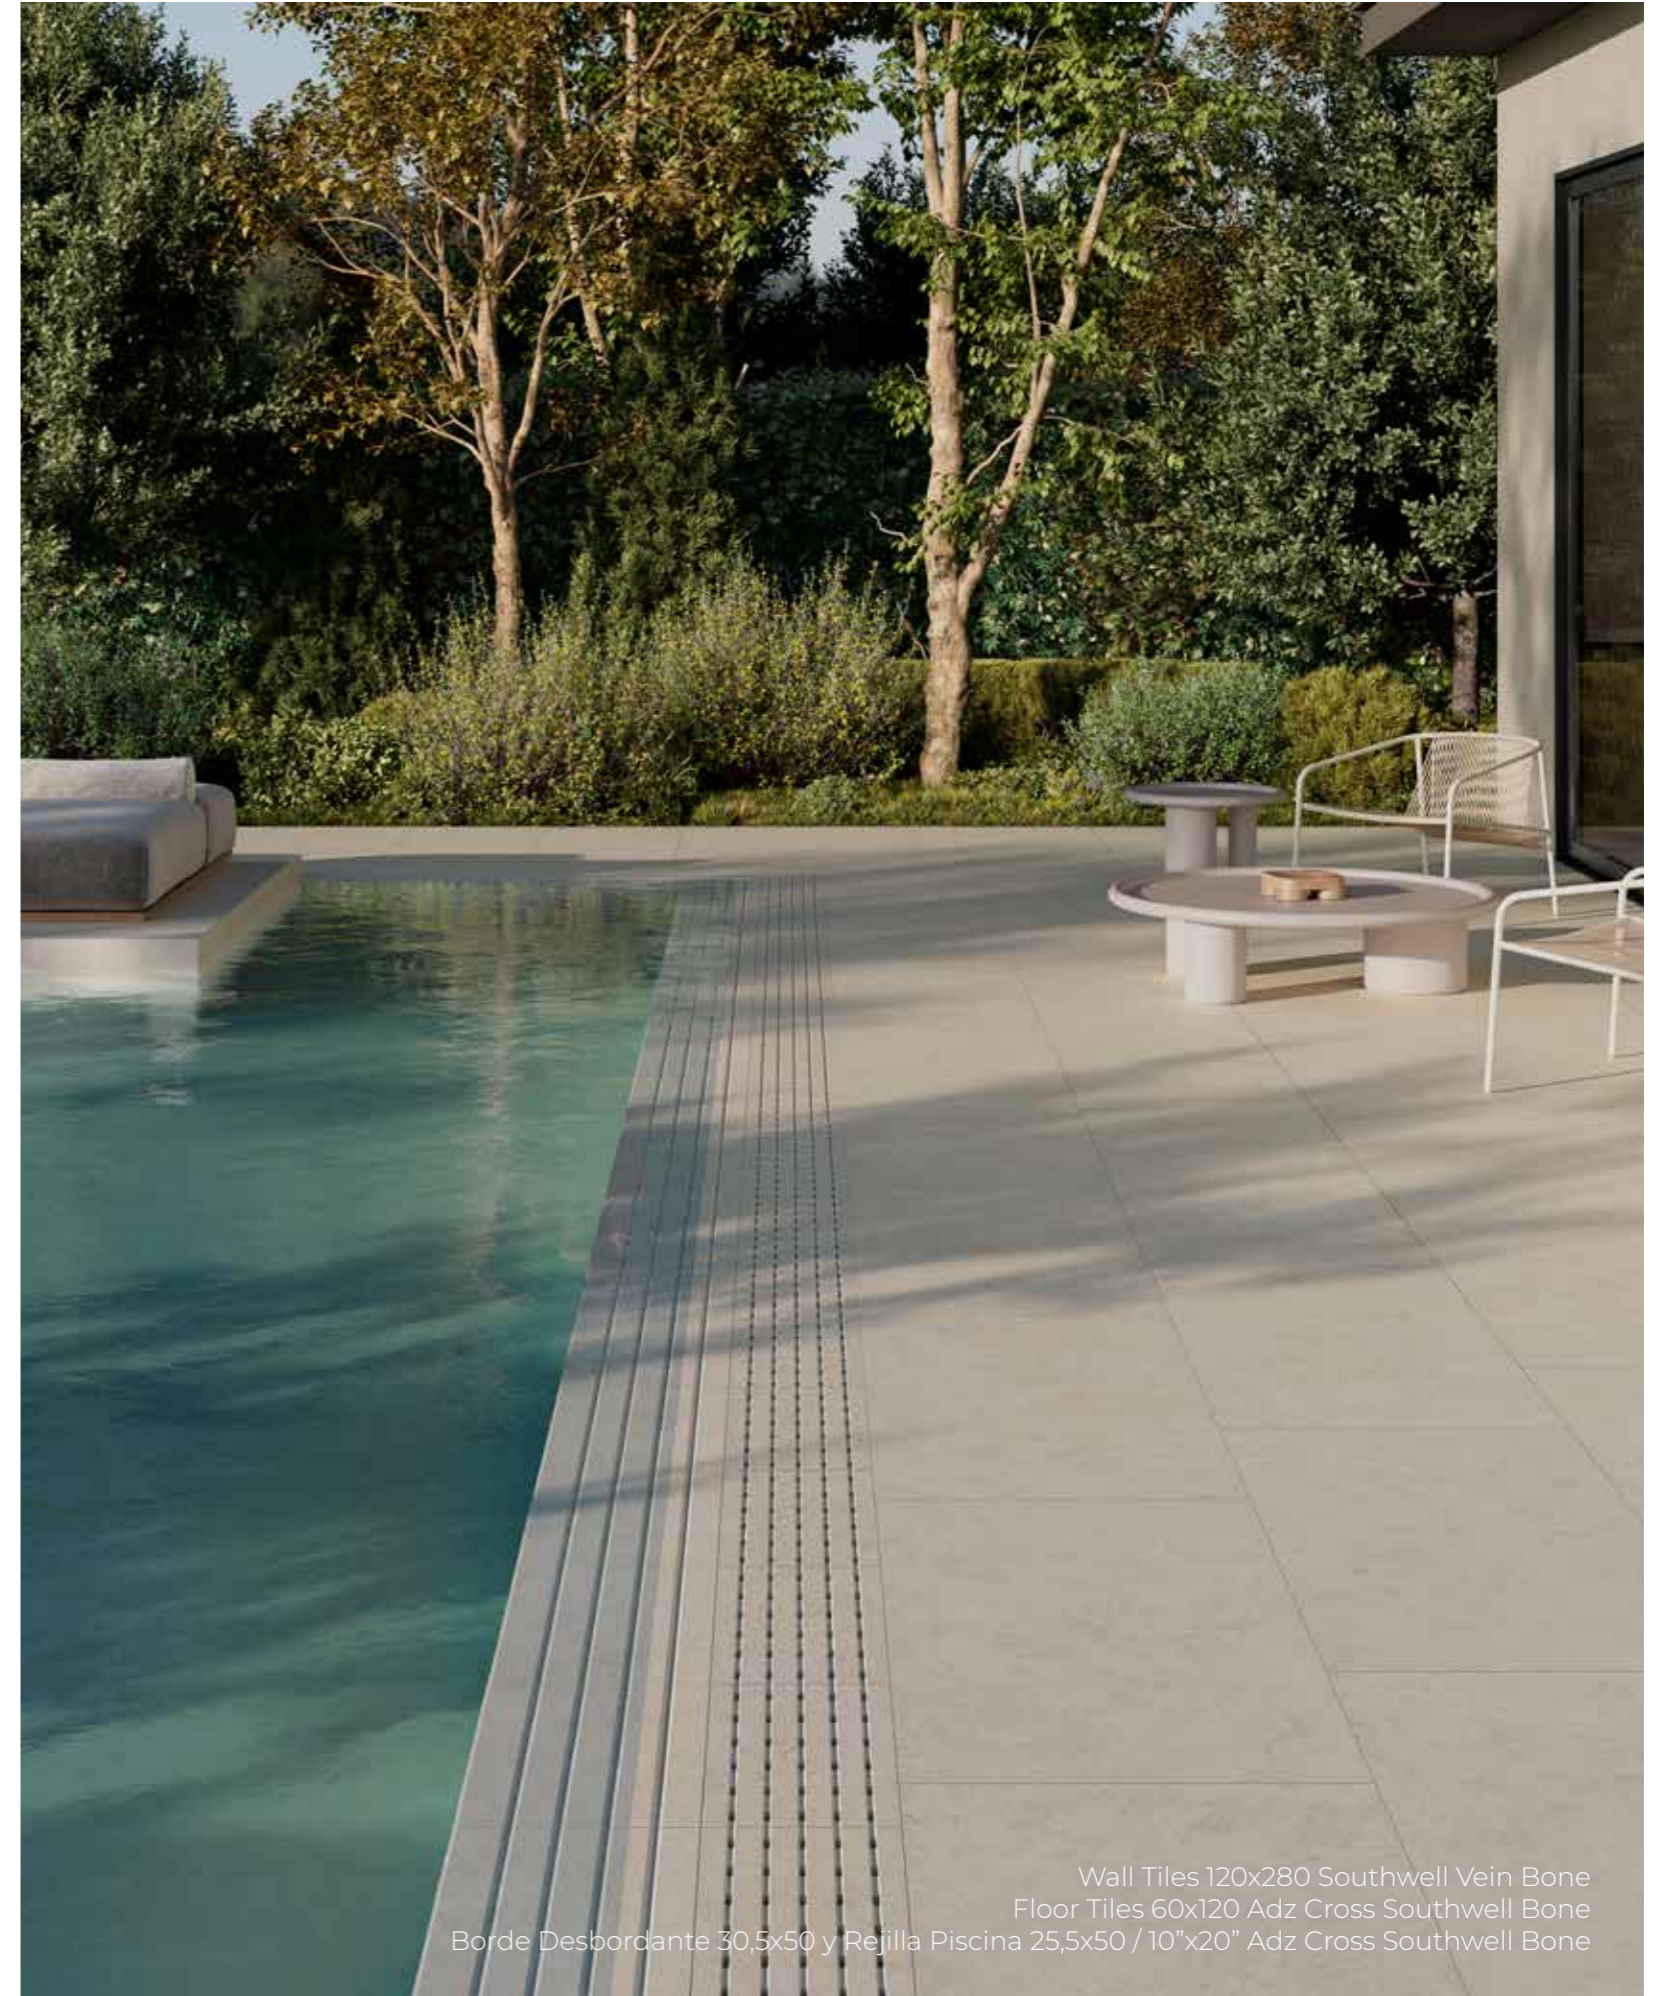

Wall Tiles 120x280 Southwell Vein Bone
Floor Tiles 60x120 Adz Cross Southwell Bone
Borde Desbordante 30,5x50 y Rejilla Piscina 25,5x50 / 10"x20" Adz Cross Southwell Bone