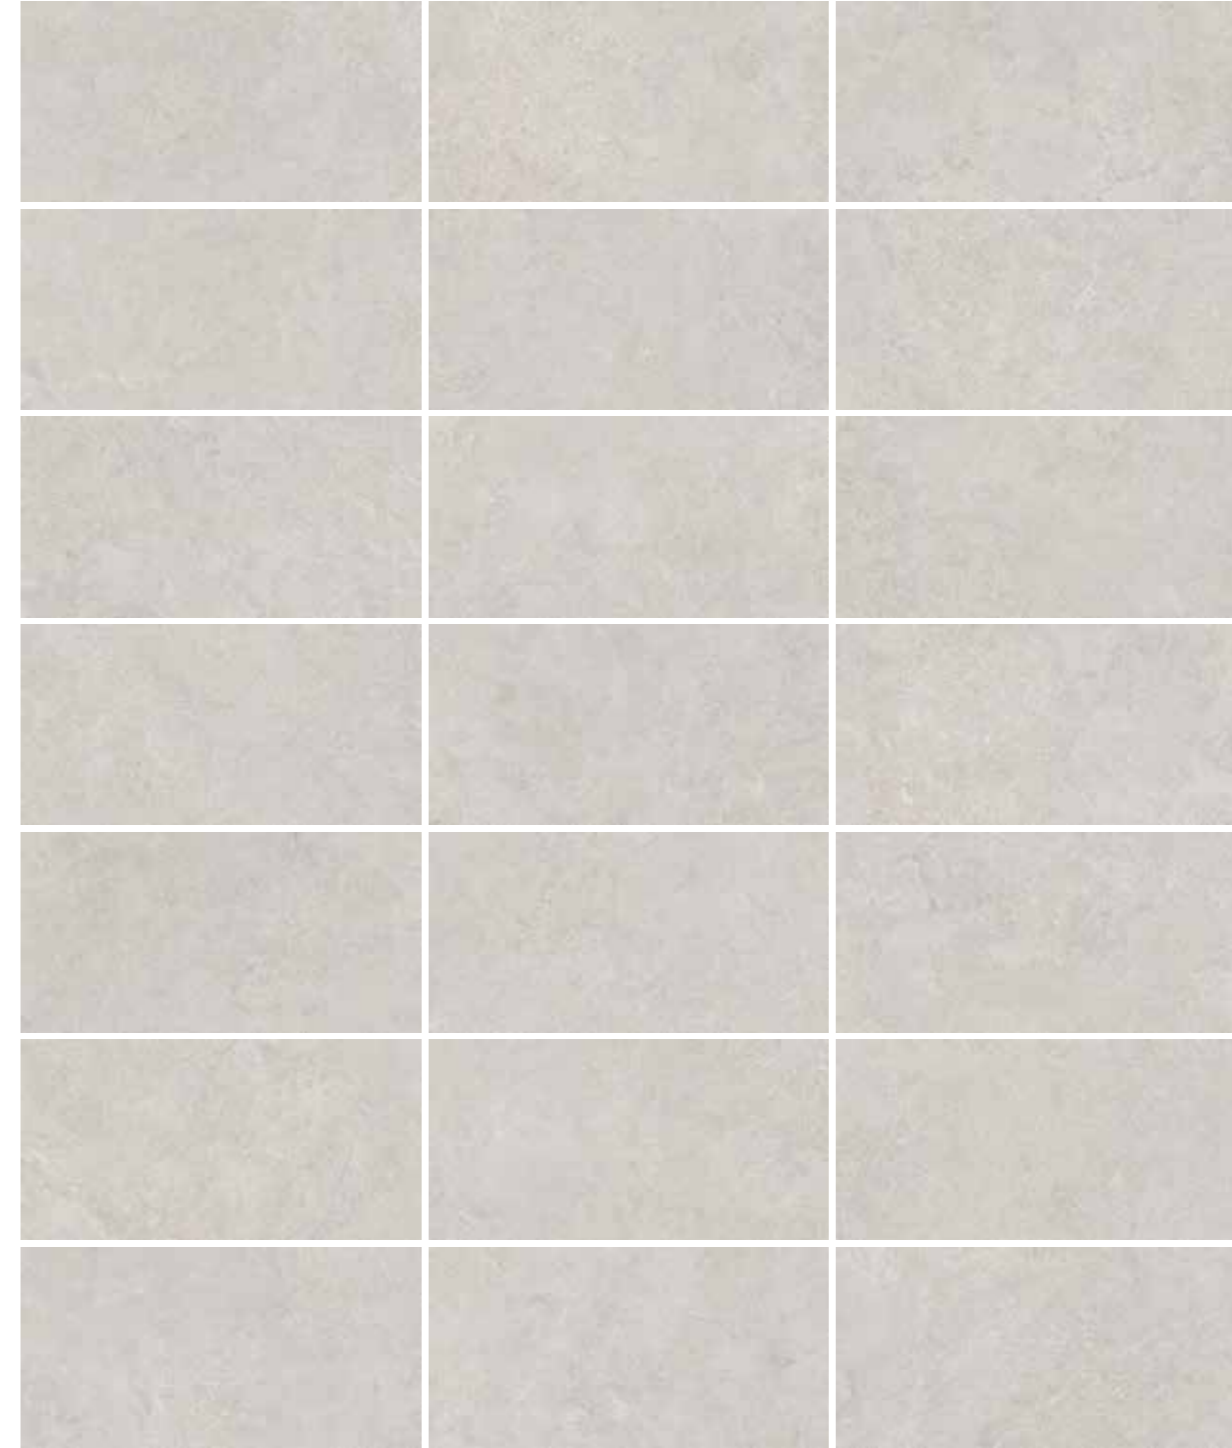

### ADZ Cross Southwell Bone 30x60

Desarrollo Gráfico | Full Slab Image

ADZ Cross Southwell White 30x60

Desarrollo Gráfico | Full Slab Image

ADZ Cross Southwell Pearl 30x60

COLLECTION