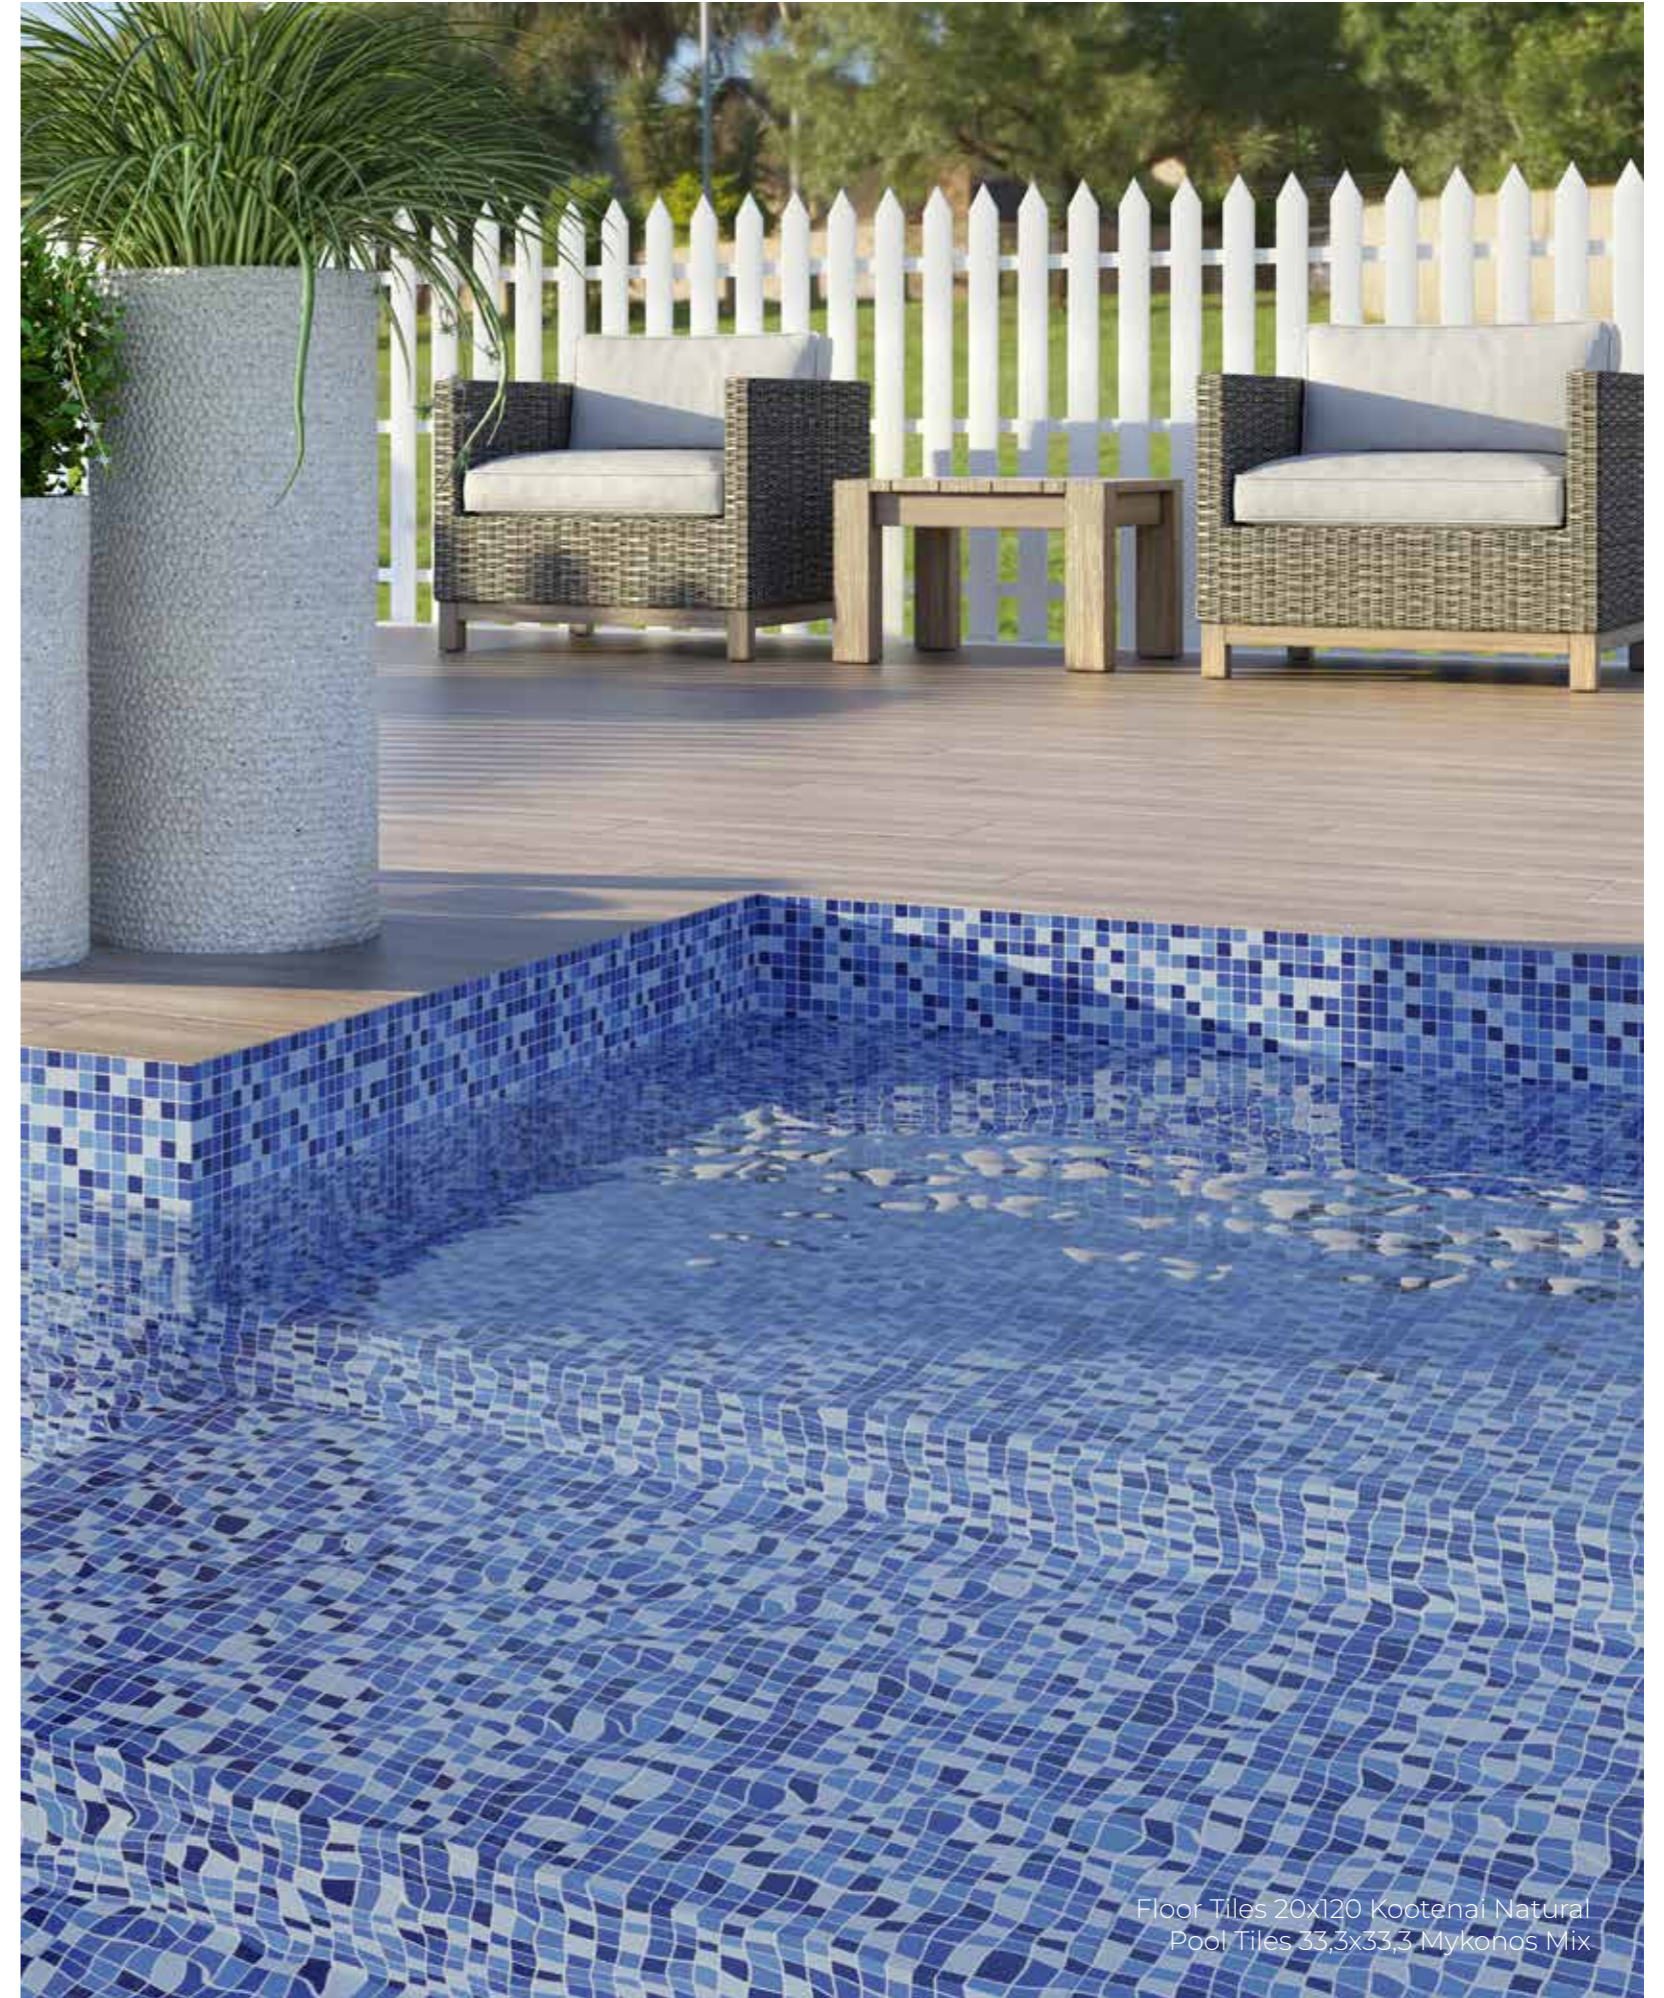

COLLECTION

MYKONOS

La colección Mykonos de Ecoceramic captura el encanto sereno del Mediterráneo a través de una delicada combinación de tonos azules y blancos. Inspirada en los mosaicos tradicionales, aporta luz, frescura y una belleza atemporal a espacios de piscina y bienestar. Fabricada en porcelánico de altas prestaciones, Mykonos garantiza durabilidad, resistencia a productos químicos y fácil limpieza. Una colección pensada para realzar los entornos acuáticos con estilo, armonía y calidad duradera.

The Mykonos collection by Ecoceramic captures the serene charm of Mediterranean landscapes through a delicate balance of blue and white tones. Inspired by traditional mosaics, it brings light, freshness, and timeless beauty to pool and wellness spaces. Crafted in high-performance porcelain, Mykonos ensures durability, resistance to chemicals, and effortless cleaning. A collection designed to elevate aquatic environments with style, harmony, and lasting quality.

Características técnicas | Technical features

Mykonos 33,3x33,3

Colores | Colours

Cielo   Mix   Marino

Desarrollo Gráfico | Full Slab Image

Cielo   Mix   Marino

Paking List

Formato Size / Formats	Piezas / Caja Pieces / Box	m² / Caja Sqm / Box	Kg / Caja Kg / Box	Caja / Palet Box / Pallet	m² / Palet Sqm / Pallet	Kg / Palet Kg / Pallet	Diseños Patterns	Código Code
33,3x33,3 cm / 12,9"x12,9"	12	1,33	24,50	49	63,84	1196	1	CM1845

Floor Tiles 20x120 Kootenai Natural
Pool Tiles 33,3x33,3 Mykonos Mix