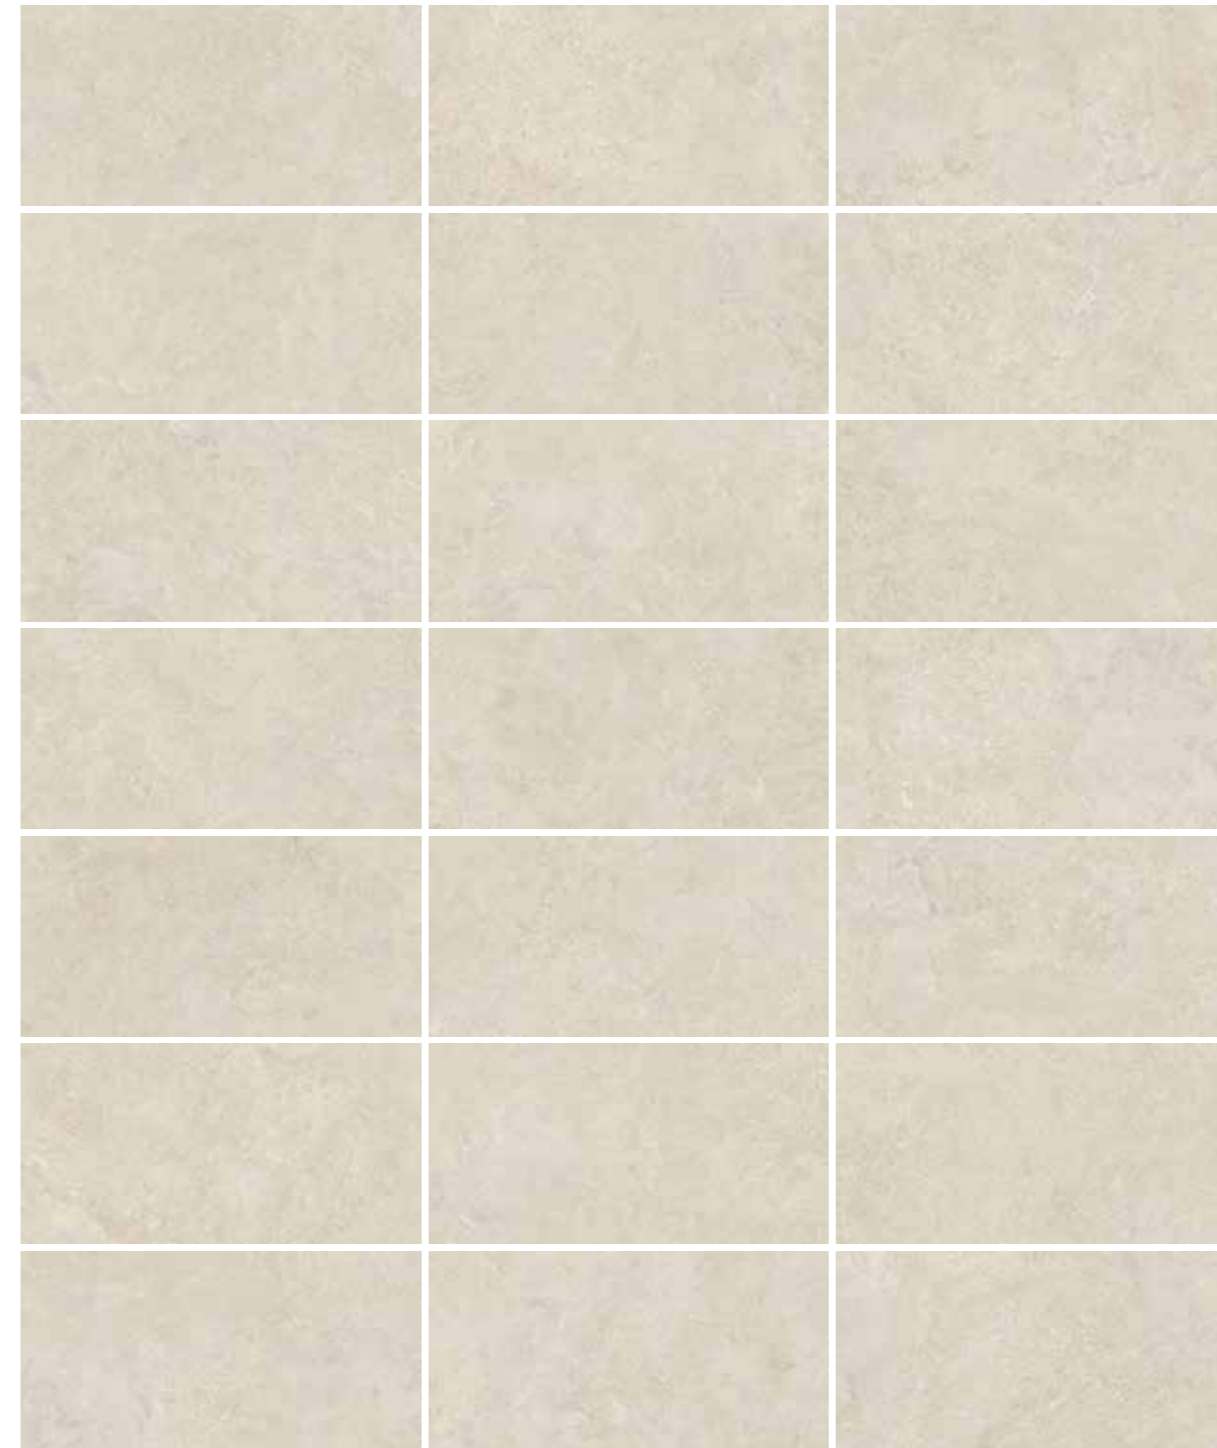

Desarrollo Gráfico | Full Slab Image

ADZ Cross Southwell Bone 30x60