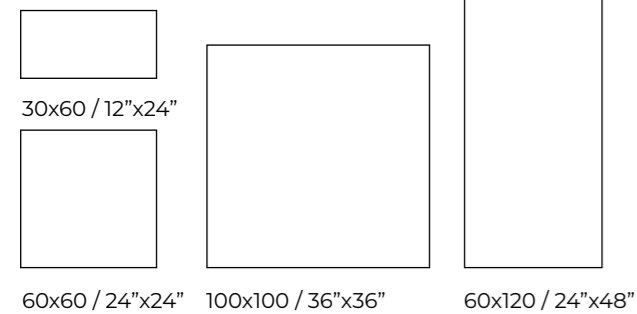

ADZ CROSS SOUTHWELL

Formatos | Sizes