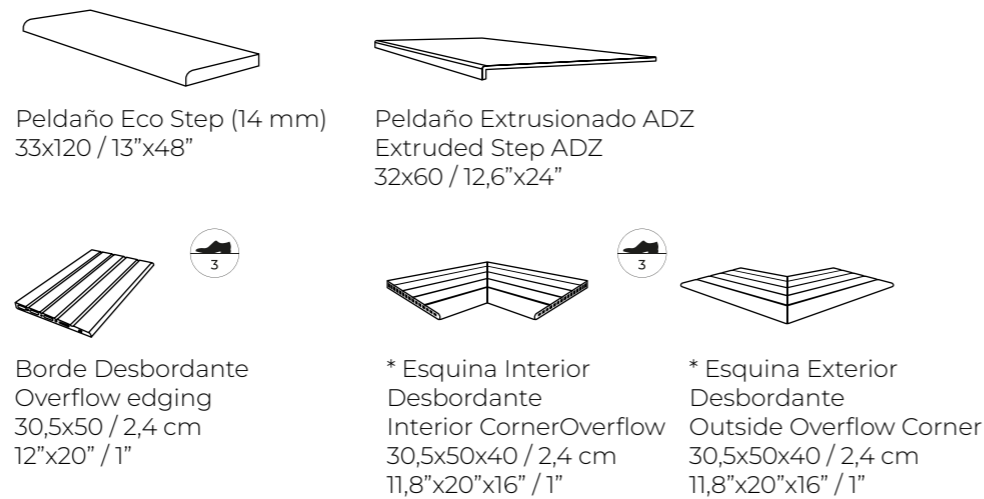

Características técnicas | Technical features

ADZ Cross Southwell 100x100 / 60x60 / 30x60

Piezas especiales | Special pieces