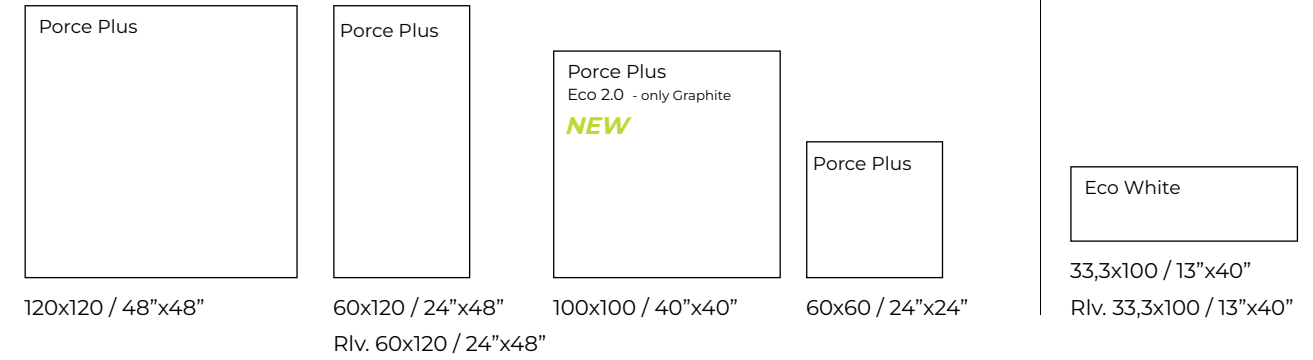

Besana

Formatos | Sizes

Porcelain | White Body

Porcelain