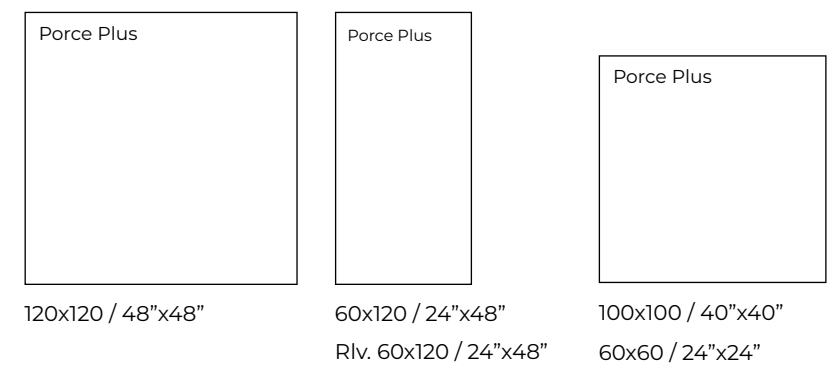

Wall tiles 60x120 Rlv. Ambrossia White - 60x120 Ambrossia White
Floor tiles 120x120 Ambrossia White

Ambrossia NEW

Formatos | Sizes

Porcelain

Porcelain

Características técnicas | Technical features

Ambrossia 120x120 / 60x120 / 100x100 - NEW