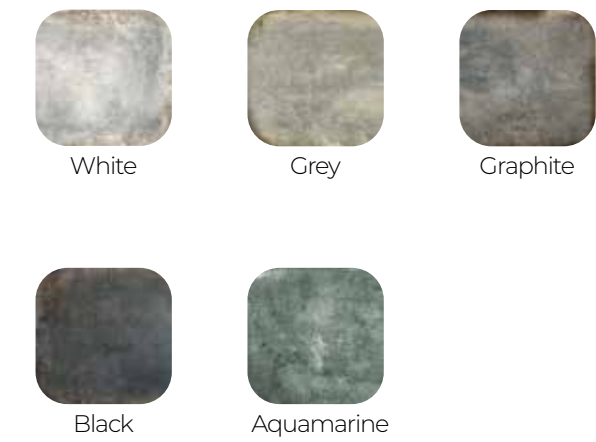

Colores | Colours

San Francisco

Packing List

Formato Size / Formats	Pz / Caja Pcs / Box	m² / Caja Sqm / Box	Kg / Caja Kg / Box	Cj / Pallet Boxes / Pallet	m² / Pallet Sqm / Pallet	Kg / Pallet Kg / Pallet	Diseños Patterns	Código Code
30x60 cm / 12"x24"	6	1,08	22,63	48	51,84	1106,40	28	FM0450 / FL0450
60x60 cm / 24"x24"	4	1,44	29,75	30	43,20	912,50	14	FM0840 / FL0840
60x120 cm / 24"x48"	2	1,44	34,25	32	46,08	1121	7	FM0869 / FM0869