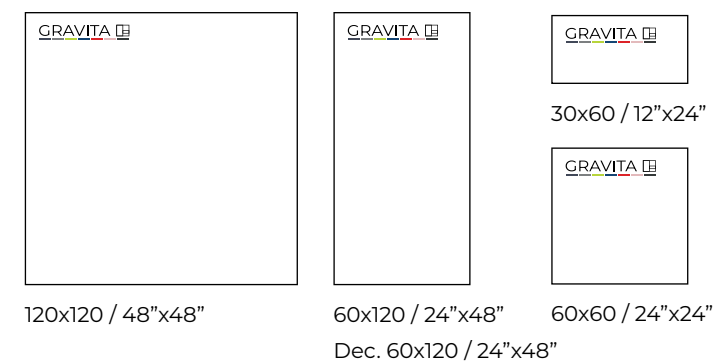

ALBERI NEW

by Gravita

Formatos | Sizes

Porcelain

Características técnicas | Technical features

Alberi 120x120 / 60x120 / 60x60 / 30x60 - **NEW**

Alberi Pol 120x120 / 60x120 / 60x60 / 30x60 - **NEW**

Dec. Alberi 60x120 - **NEW**