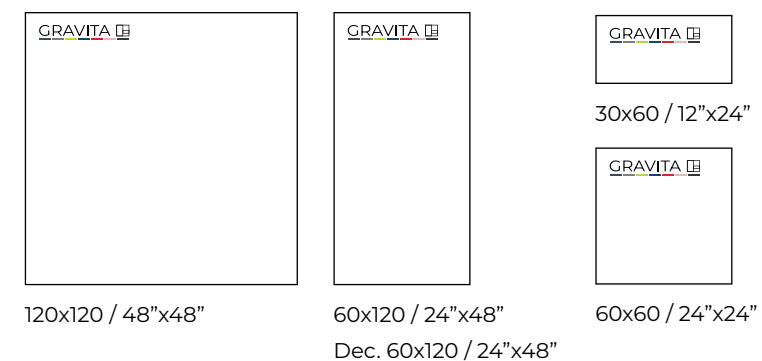

AGRA NEW

by Gravita

Formatos | Sizes

Porcelain

Características técnicas | Technical features

Agra 120x120 / 60x120 / 60x60 / 30x60 - **NEW**

Agra Pol 120x120 / 60x120 / 60x60 / 30x60 - **NEW**

Colores | Colours