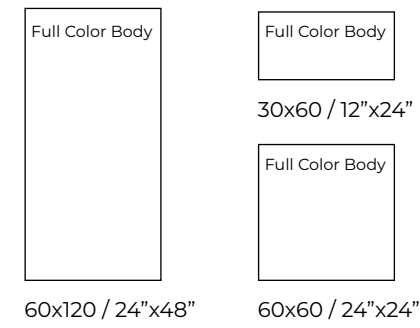

Wall tiles 60x120 San Francisco White - 60x120 San Francisco Aquamarine
Floor tiles 120x120 Ambrossia White

San Francisco NEW

Formatos | Sizes

Porcelain

Porcelain

Características técnicas | Technical features