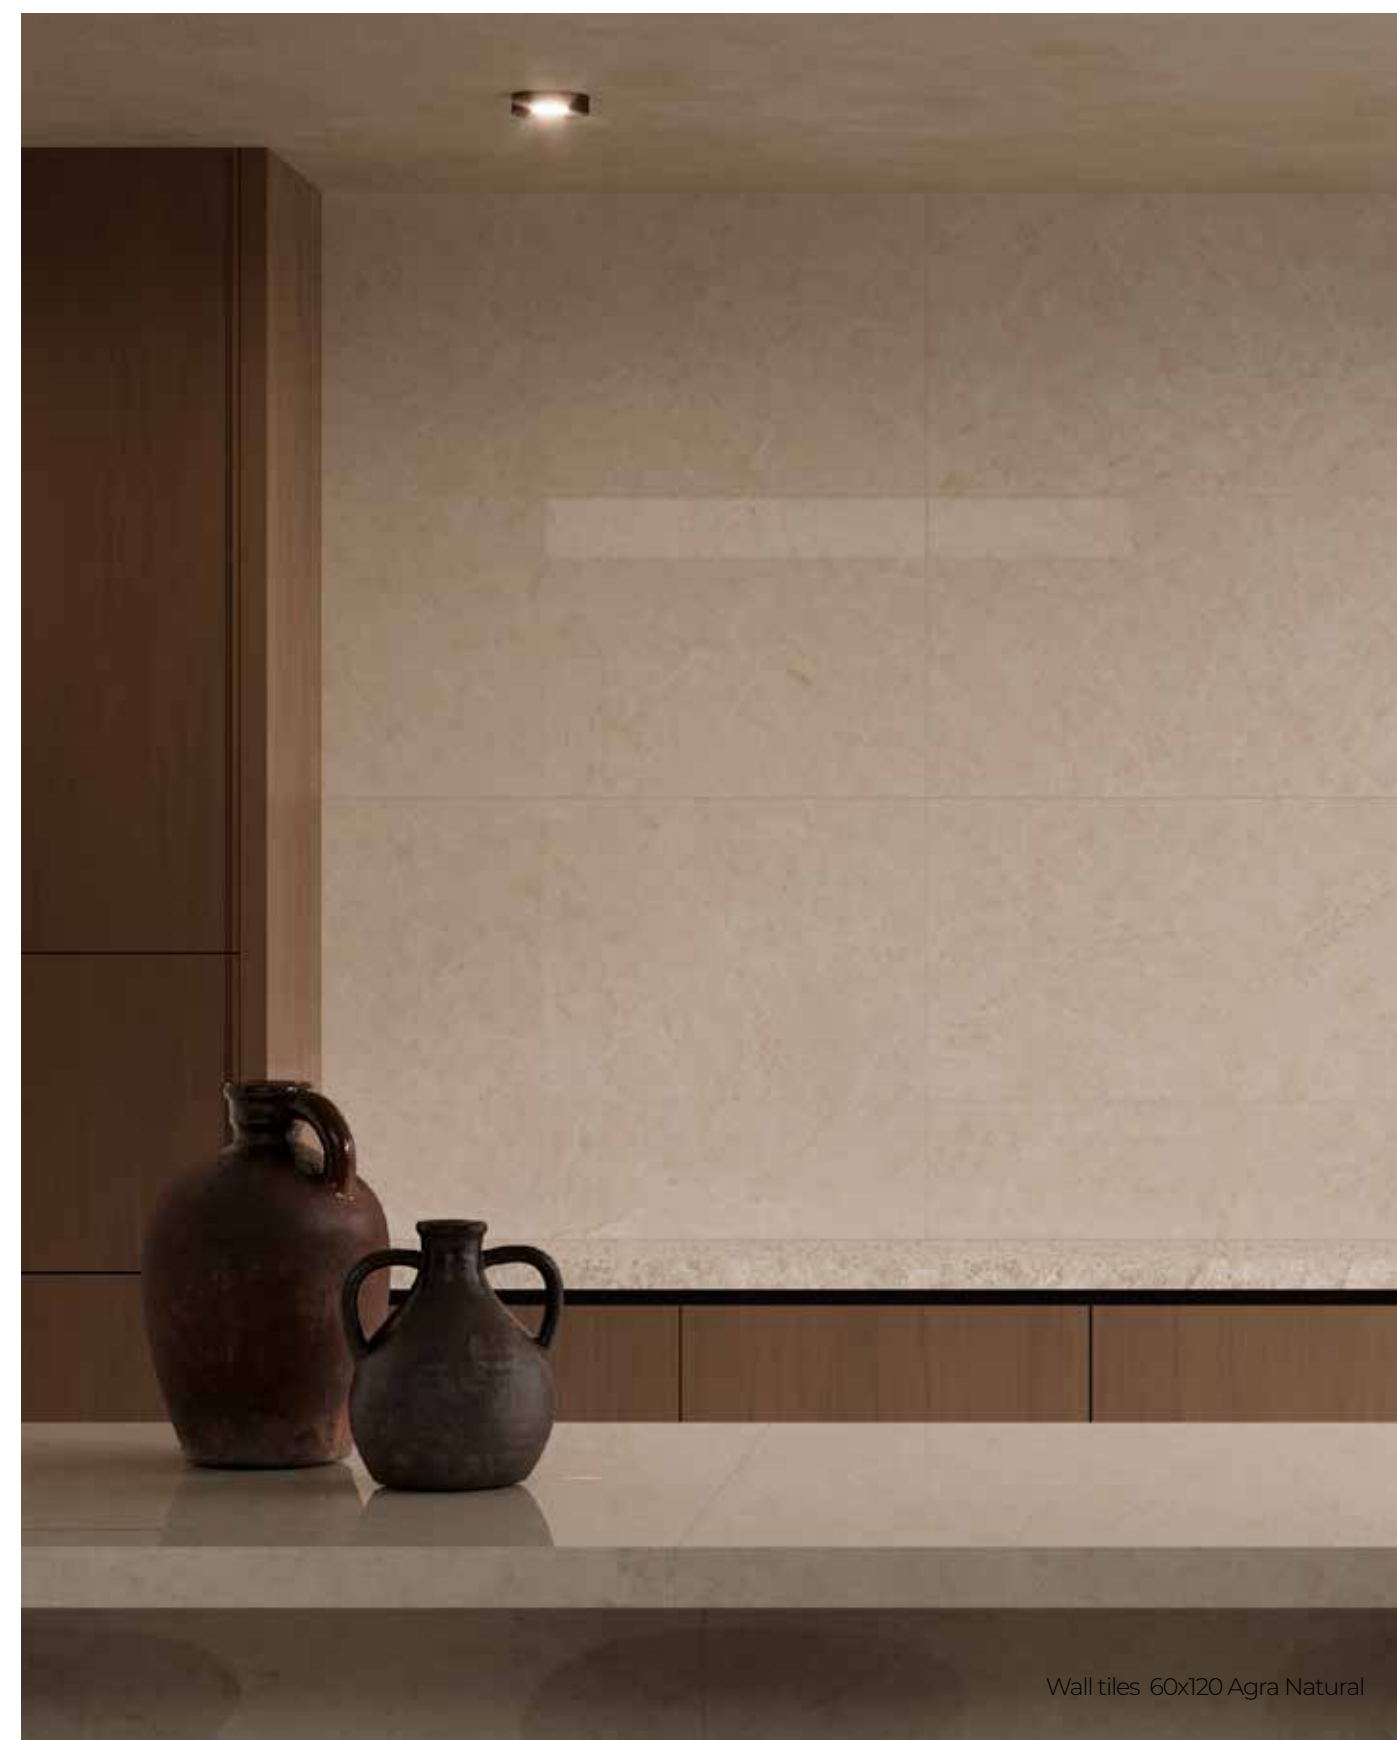

Wall tiles 60x120 Agra Natural